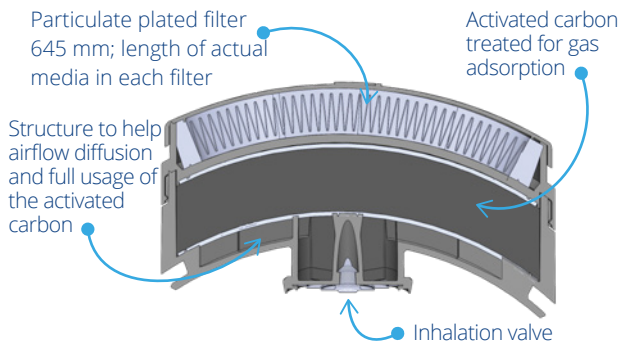

Shelf Live

5 years (mask & filters) See storage conditions on Instructions for Use.
Filters are re-usable and changeable.

Material

- Mask:** Medical grade TPE Conforms to ISO 10993-10: 2010 for irritations. Mask body latex and silicone free, odour free. Valve Body in Nylon, Inhalation/Exhalation diaphragm in Silicone. 4 point adjustable elasticated head and neck strap with comfort pad in TPE.
- Gas Filters:** Activated carbon sealed into a ABS Shell.
- Particulate filters:** Mechanical type multi-layer HESPA Synthetic media with TPE flexible overmolded / encapsulated. Particulate filters are integrated permanently with the carbon element.
- Goggles:** Polycarbonate with flow coating overmolded into soft TPE, permanently attached to the mask body by stainless steel clips.

Production

United Kingdom
100% of filters NaCl Tested

Code	Description	Quantity
SPR444 (S/M) SPR401 (M/L)	A1P3 Elipse Integra complete with A1P3 filters	5 pcs. per box
SPR341	Elipse A1P3 replacement filters	10 sets of 2 pcs. per box
SPM007	Integra case	5 pcs. per box
SPM520	Peel off visor x 10	10 sets per box
SPM414	Portacount Face Fit Kit adaptor	50 sets of 10 pcs. per box